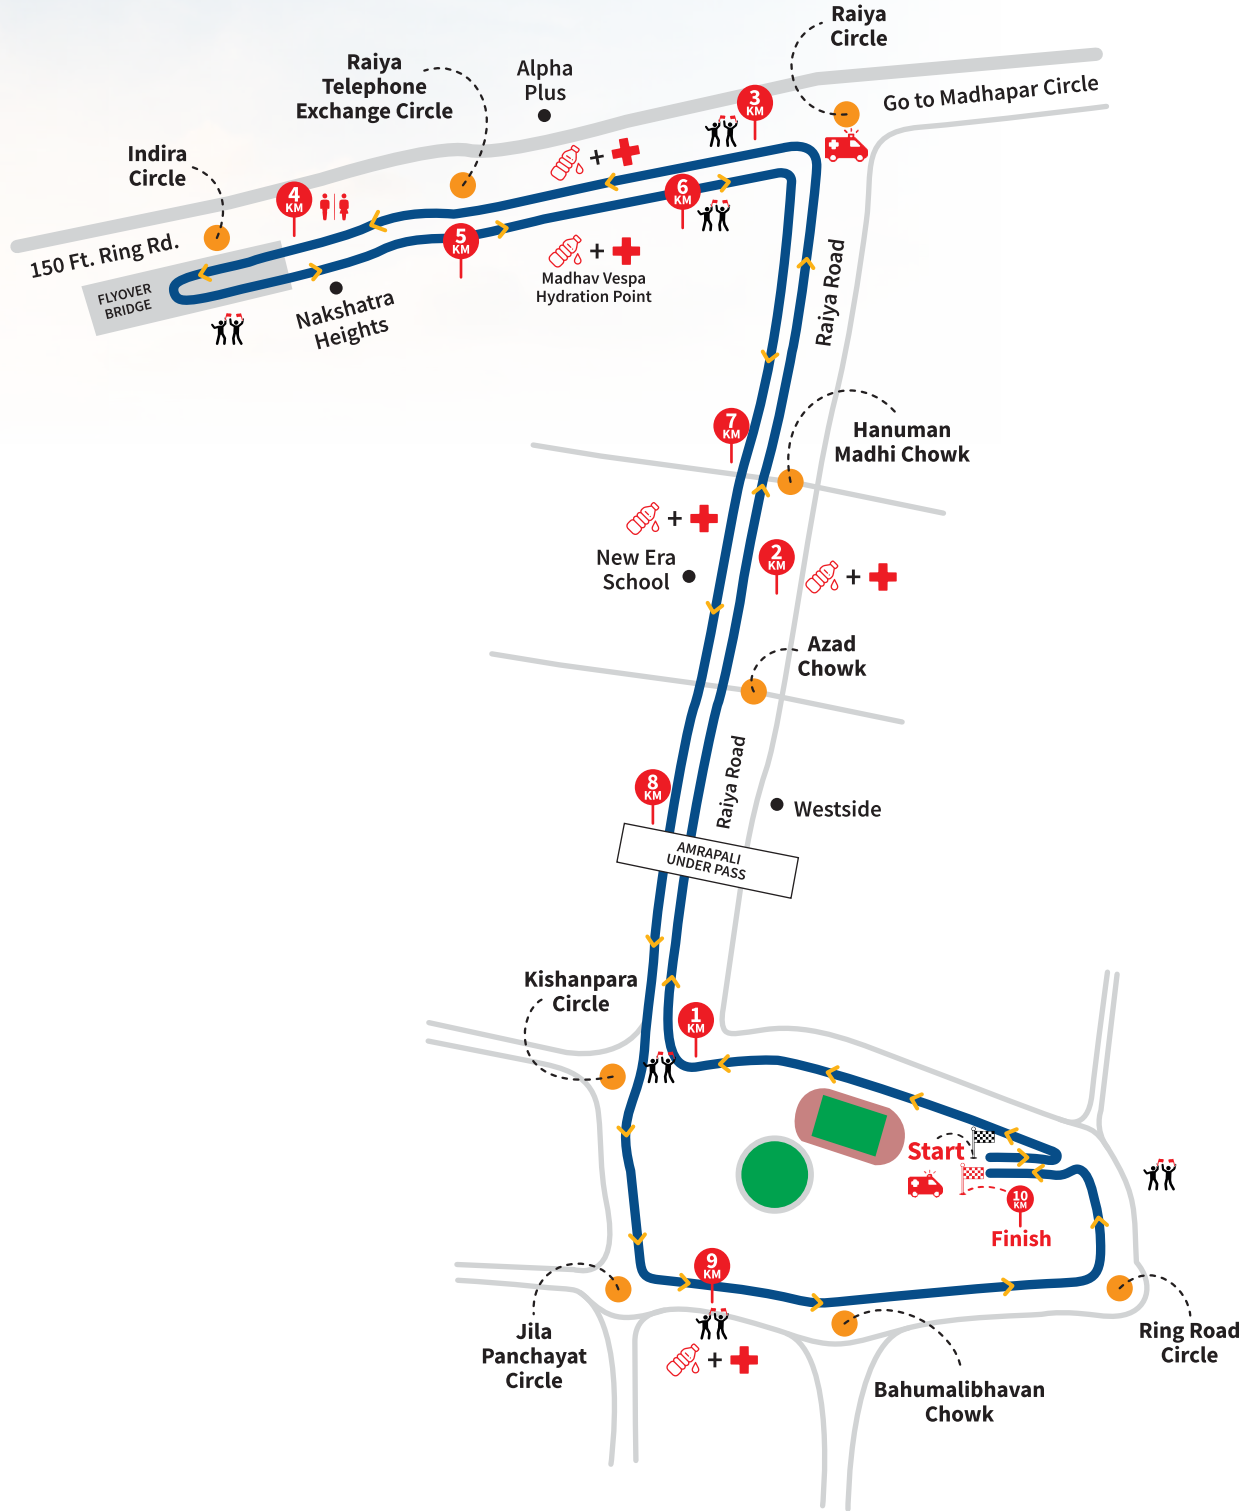

ORGANISED BY

SELF FINANCE SCHOOL MANAGEMENT ASSOCIATION

SUPPORTED BY

RAJKOT CITY POLICE

POWERED BY

ROUTE MAP FOR 10 KM

Starting @Race Course to KKV Flyover Bridge & Back on Same Route @Race Course

+ Hydration Point + First Aid & Physiotherapy Point
 Cheering Point
 Toilet
 Circles
 Ambulance

Note : Running in the Left Lane of Road